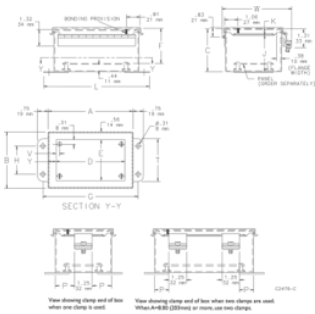

Mounting (G x H): 10.75 x 6.00 in

Overall Dimensions (L x W): 11.50 x 8.94 in

Weight: 9.1 lb

ADDITIONAL PRODUCT DETAILS

Catalog numbers ending in "S" are hinged on short side.

Purchase panels separately. Optional stainless steel, conductive, composite and aluminum panels are available for most sizes.

*Items A404CH, A604CH, A4044CH, and A6044CH are UL 508A Listed. All other items are UL 50, 50E Listed.

DIAGRAMS

WARNING

nVent products shall be installed and used only as indicated in nVent's product instruction sheets and training materials. Instruction sheets are available at www.nvent.com and from your nVent customer service representative. Improper installation, misuse, misapplication or other failure to completely follow nVent's instructions and warnings may cause product malfunction, property damage, serious bodily injury and death and/or void your warranty.